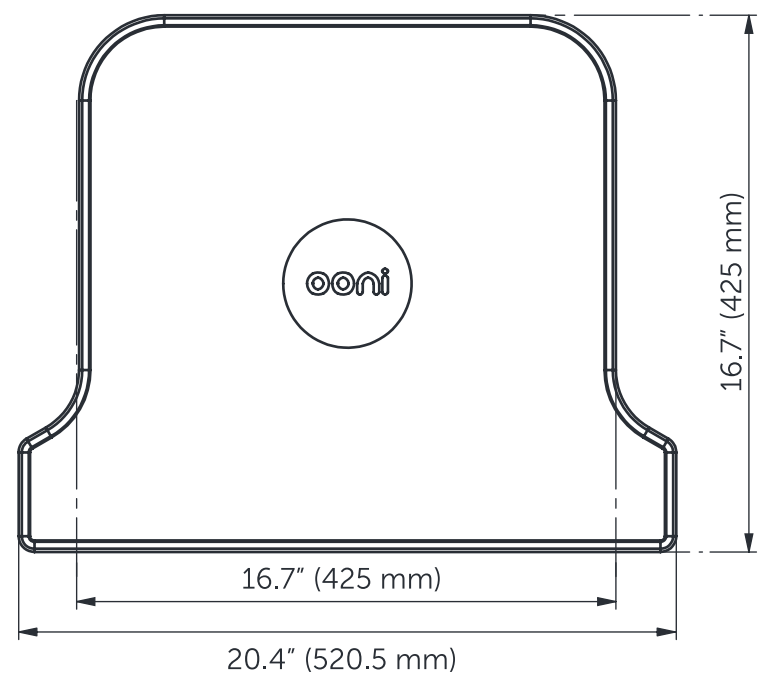

Ooni Koda 16 Dimensions

Thickness: 0.59" (15 mm)